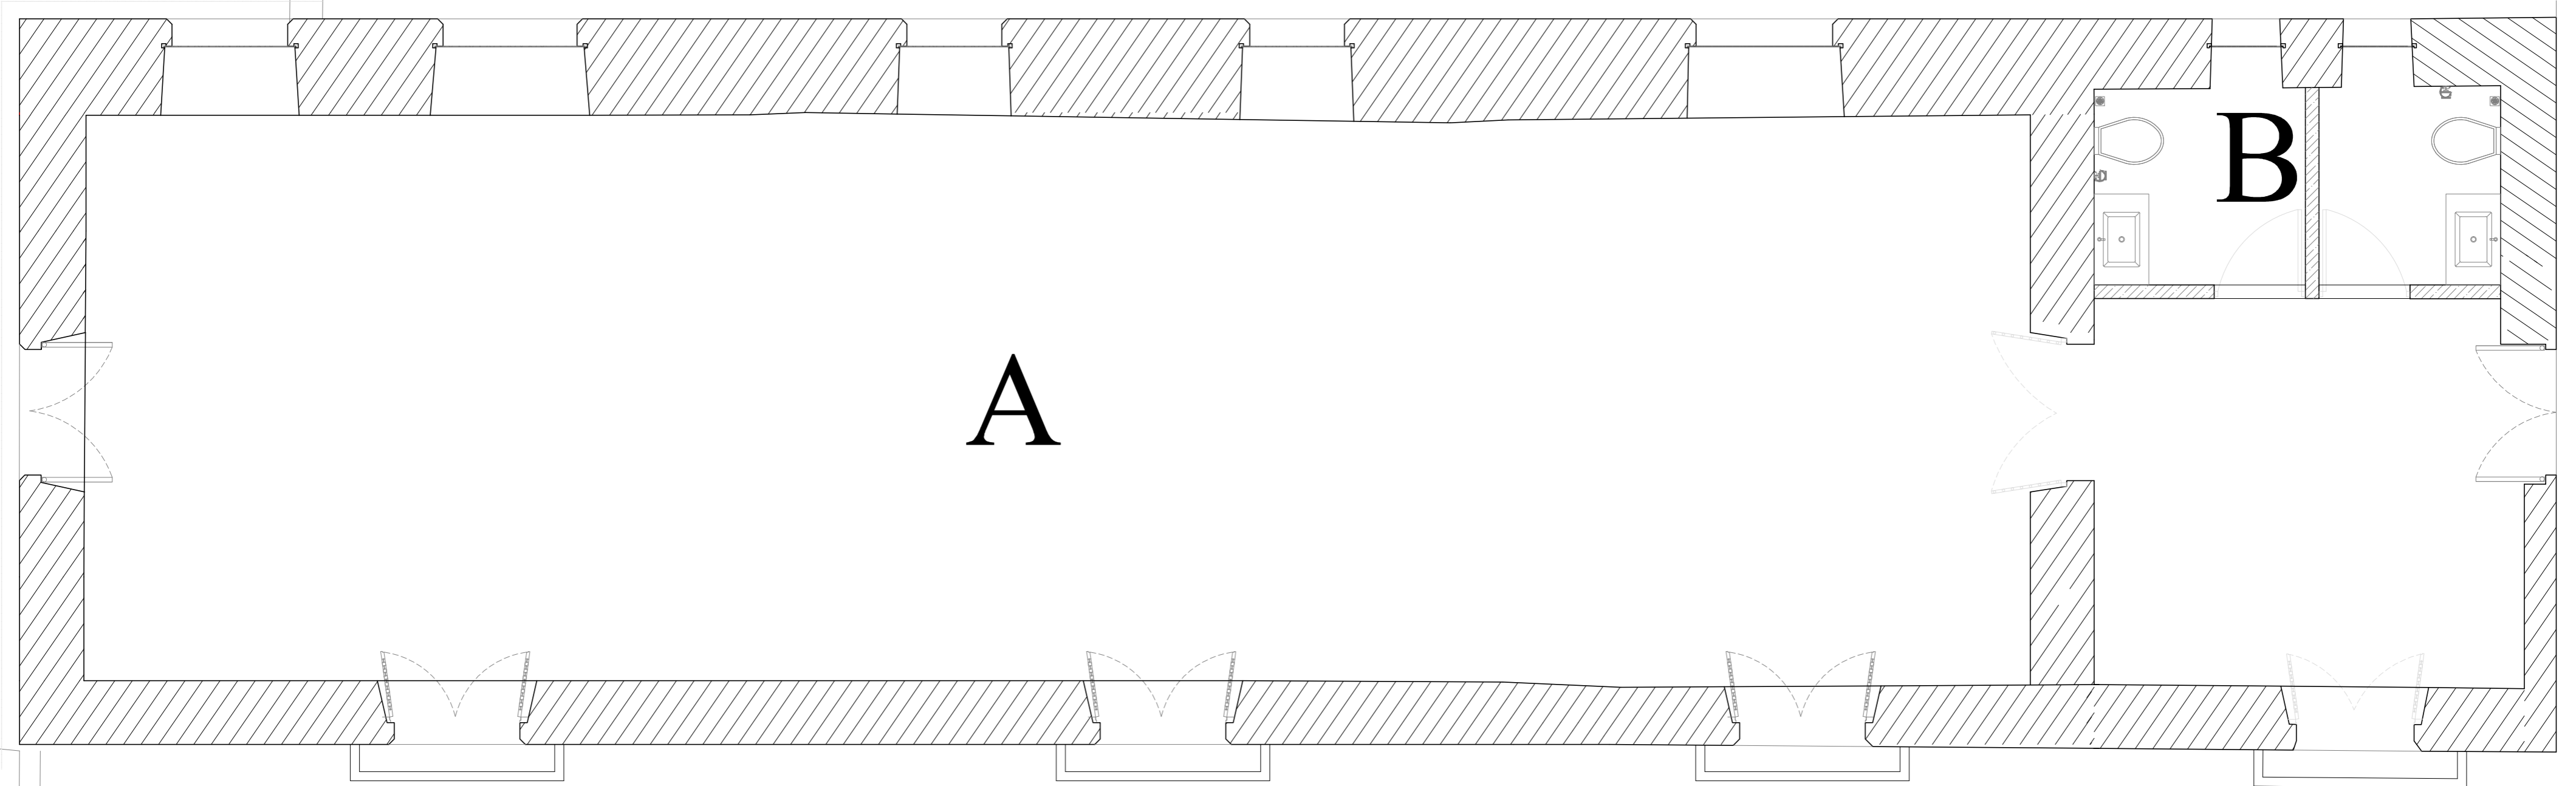

HALL II

LEGEND

A- HALL II	= 133.00 sqm
B- TOILET	= 9.55 sqm